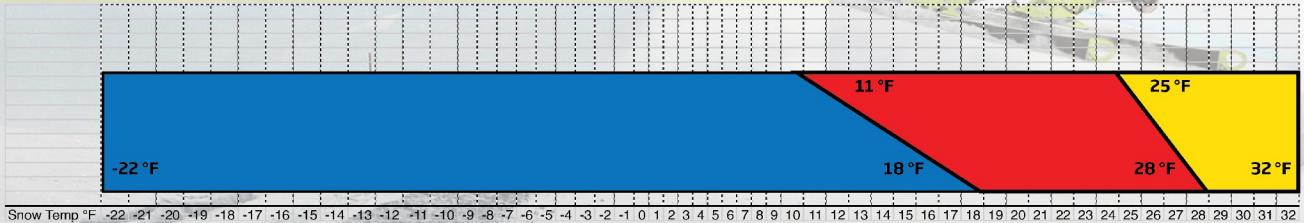

TOKO[®] Wax Chart

Snow Temperature Recommendations for JetStream, HelX, HF, LF, and NF waxes

www.tokous.com